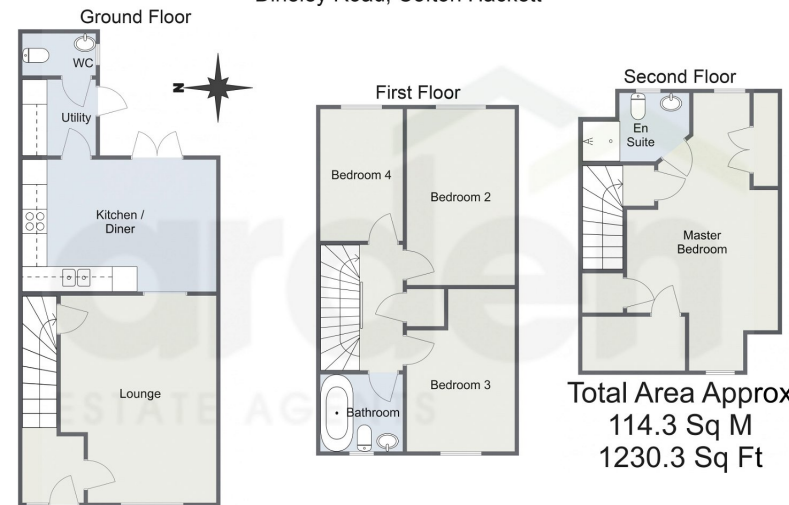

Dineley Road, Cofton Hackett